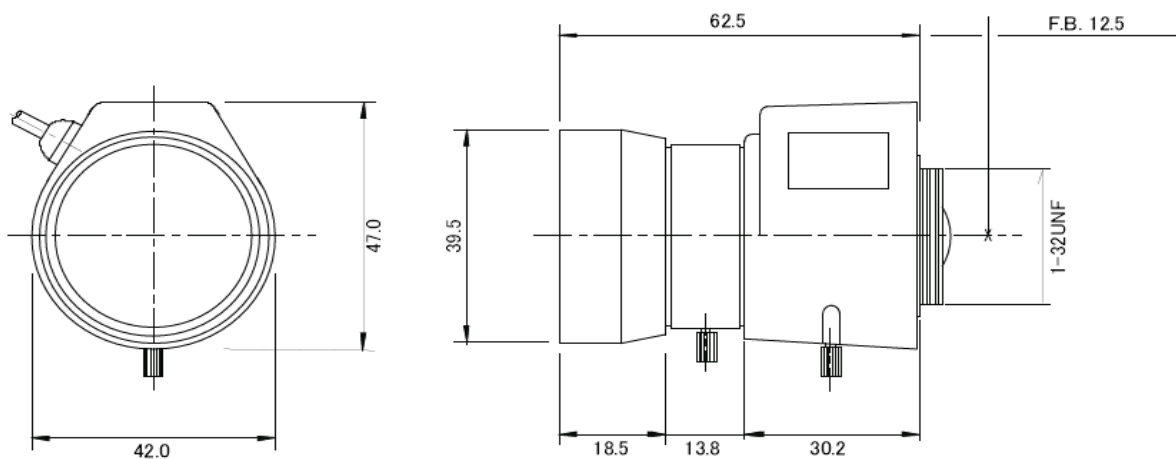

KV0560DIR
5-60mm F1.6-360
DC Iris
IR corrected

IR

12X Vari Focal Lens

Model Number

KV0560DIR

Optical & Mechanical Specifications

Image Format	1/3 inch
Focal Length	5-60mm
Aperture Ratio	F1.6-360
M.O.D.	0.3m
Angle of View	Wide 65.5°(D) x 52.5°(H) x 39.4°(V) Tele 5.8°(D) x 4.6°(H) x 3.4°(V)
Mount	CS mount
Dimension	42(W) x 47(H) x 62.5(L) mm
Weight	123g

Electrical Specifications

Iris	DC Auto Iris	190Ω ± 10% (20°C)
	Driving Coil	Close to Open : less than 4.0V Open to Close : more than 0.5V
	Dumping Coil	1150Ω ± 10% (20°C)
	Response Speed	3.0 seconds or less
Zoom	Manual	
Focus	Manual	