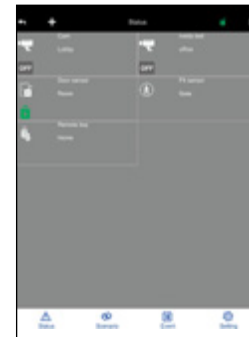

Applications:

- Watch your home when you are away.
- Power conservation.
- Turn lights on and off when you are not at home.
- Be alerted when doors and windows are opened /closed.

IvedaHome App available for iOS and Android supported devices

iOS

Supports iOS Version 5.1 and above

Android

Support Android Version 2.3.3 and above

Mobile user interface