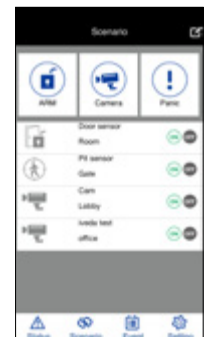

Panic Remote Control

- 3 Functions (Arm, Panic, Camera Record)
- 250 Max Range, signal can pass through 20cm thick brick walls
- 2 Year Battery Life

Base package includes:

- Home Gateway
- IP Camera
- Smart Plug
- Motion Detector
- Door / Window Sensor
- Siren
- Panic Remote Control

Applications:

- Watch your home when you are away.
- Power conservation.
- Turn lights on and off when you are not at home.
- Be alerted when doors and windows are opened /closed.

IvedaHome App available for iOS and Android supported devices

iOS

Supports iOS Version 5.1 and above

Android

Support Android Version 2.3.3 and above

Mobile user interface