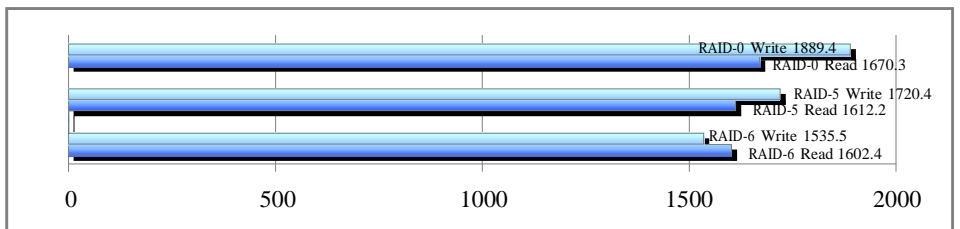

AJAVideoSystems

Software: AJA Video Systems
Version: System Test
Mode: RAID 0/5/6
File Size: 16GB

Controller	RAID	Action	MB/s
ARC-1882X	RAID-0	Write	1889.4
ARC-1882X	RAID-0	Read	1670.3

Controller	RAID	Action	MB/s
ARC-1882X	RAID-5	Write	1720.4
ARC-1882X	RAID-5	Read	1612.2

Controller	RAID	Action	MB/s
ARC-1882X	RAID-6	Write	1535.5
ARC-1882X	RAID-6	Read	1602.4