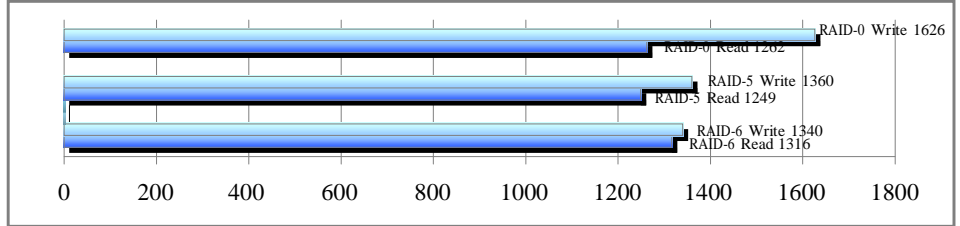

Model: ARC-1882X
 Interface: mini-SAS
 HDD: Hitachi 3 TB Enterprise Hard Drive 6Gb/s (0F12456) x8
 Hitachi 2 TB Enterprise Hard Drive 3Gb/s (0F10452) x16

CrystalDiskMark

File Size: 1 GB
 Intervals: 9
 Tests: