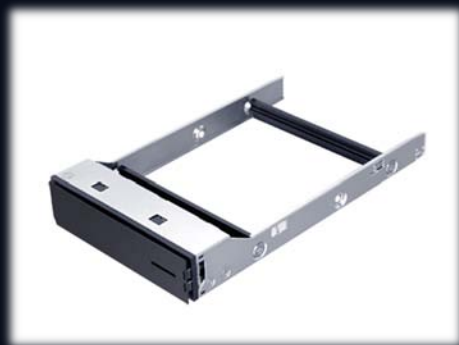

(upgradable to 24GB DDR-3)
RAID Level	Hardware RAID 0, 1, 1+0, 3, 5, 6, 30, 50, 60 with global or dedicated hot-spare
Expansion port	Mini-SAS (SFF-8088) * 1 Up to 7 units of 6G SAS JBOD
Maximum Capacity	48TB (Expandable to 408TB)
Hot-Swappable	Yes
Chipset	Intel X58 Chipset
Network	On-board 2 x 1000/100/10 (Intel® 82574L Gigabit Ethernet Controllers) Supports Teaming over 2 ports, 802.11ad, ALB
Hard Drives	6G SAS or SATA III x 16 (supports latest 3TB drives)
Power Supply	650W 2+1 Hot-Swappable Redundant
Status Indicators	Power and Overheat / FAN Fail LEDs HDD Power and Activity LED
Dimension (in)	5.25"(H) x 19"(W) x 28"(D)
Weight (lb)	75lb
Certifications & Compliance	FCC, CE, UL, RoHS
Limited Warranty	3 Years